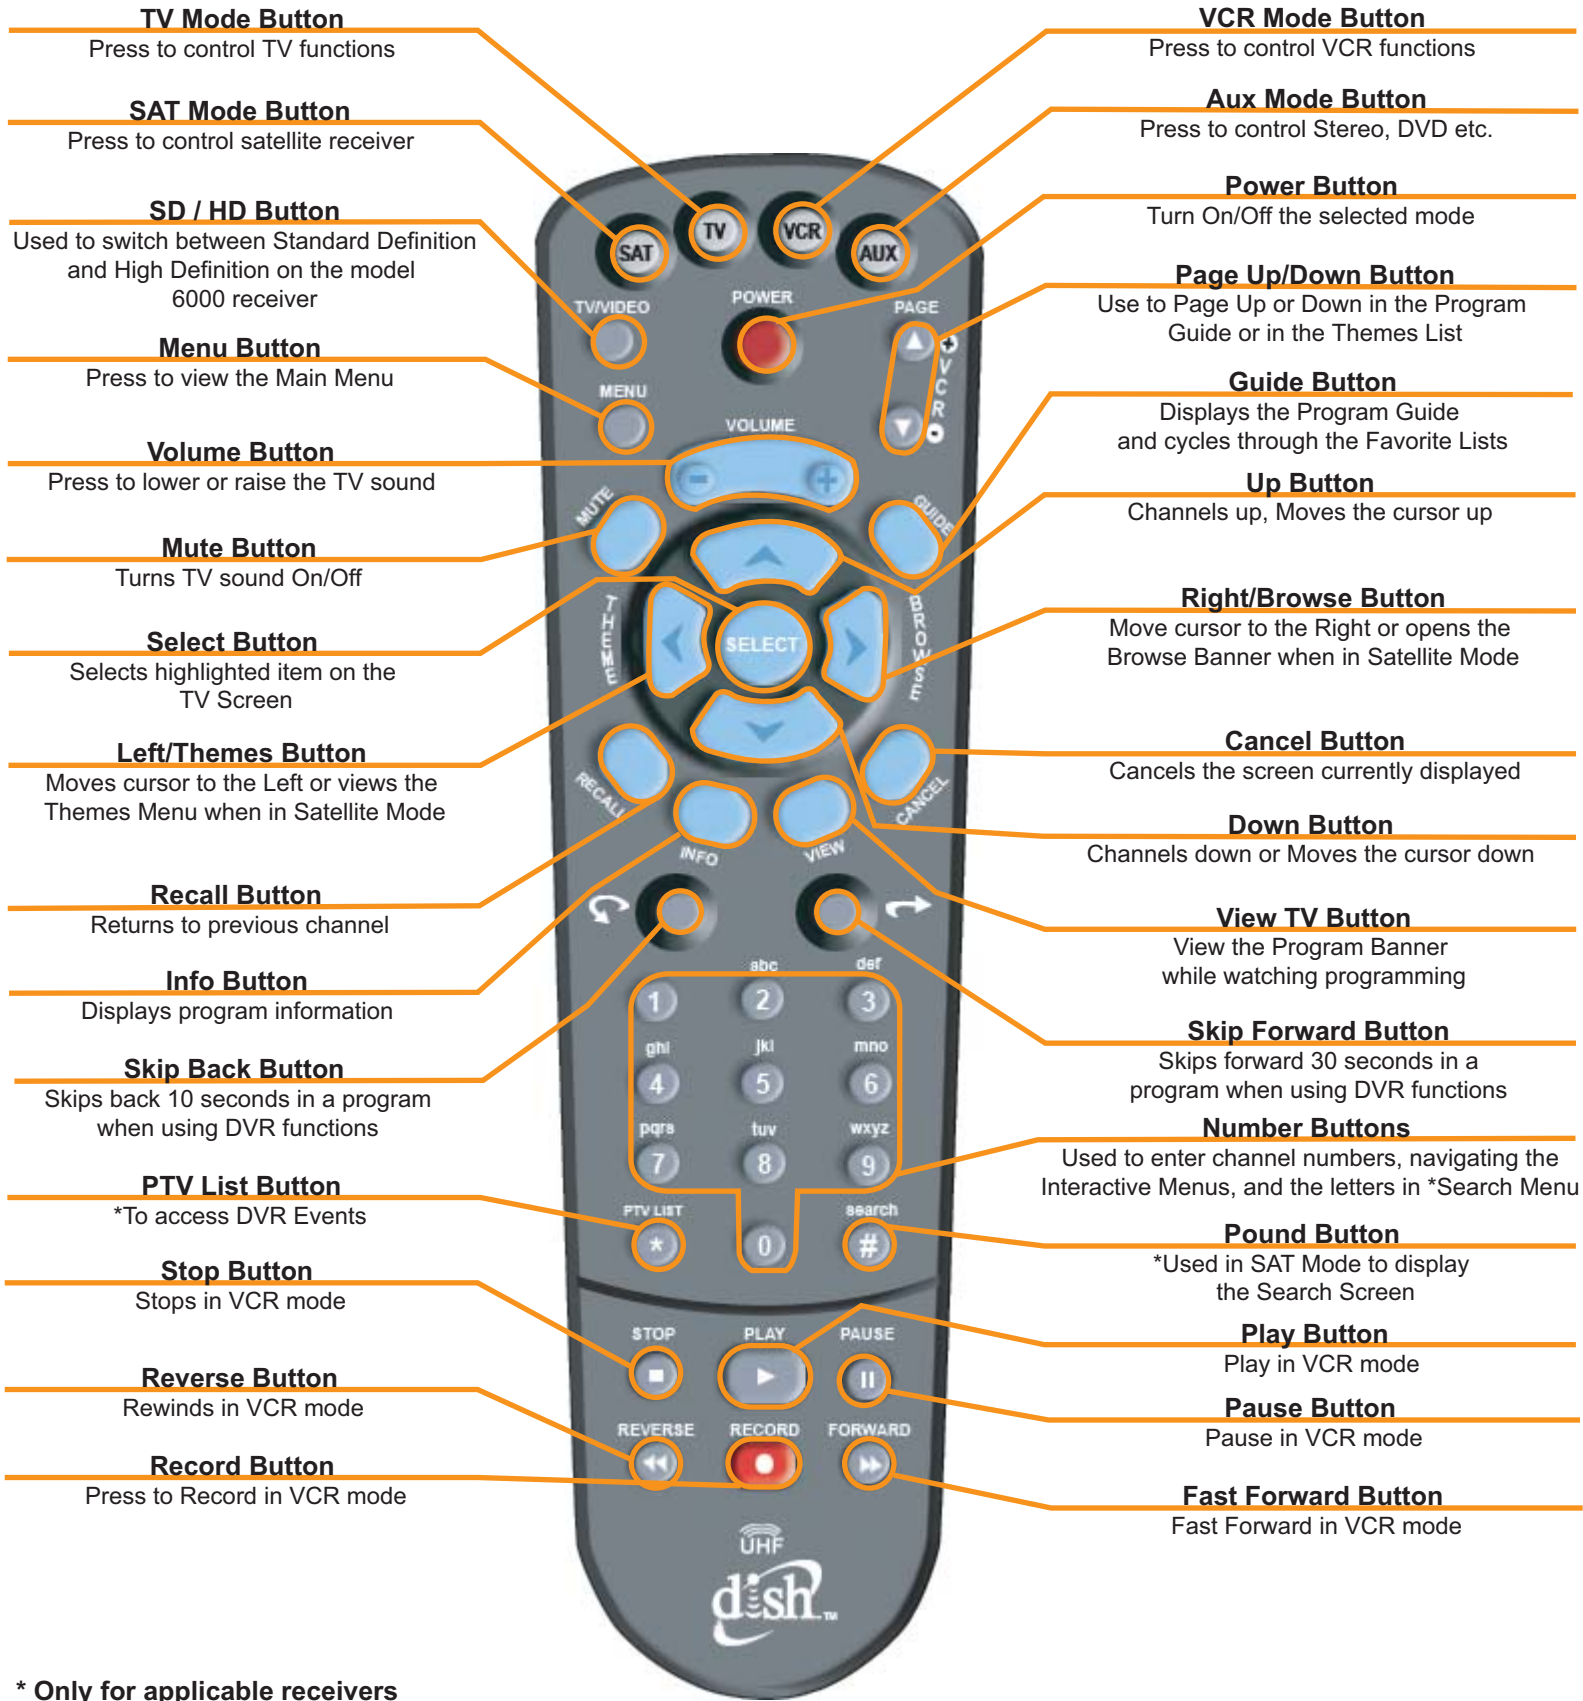

## 1.5 IR/UHF DVR BLUE BUTTON REMOTE

\* Only for applicable receivers